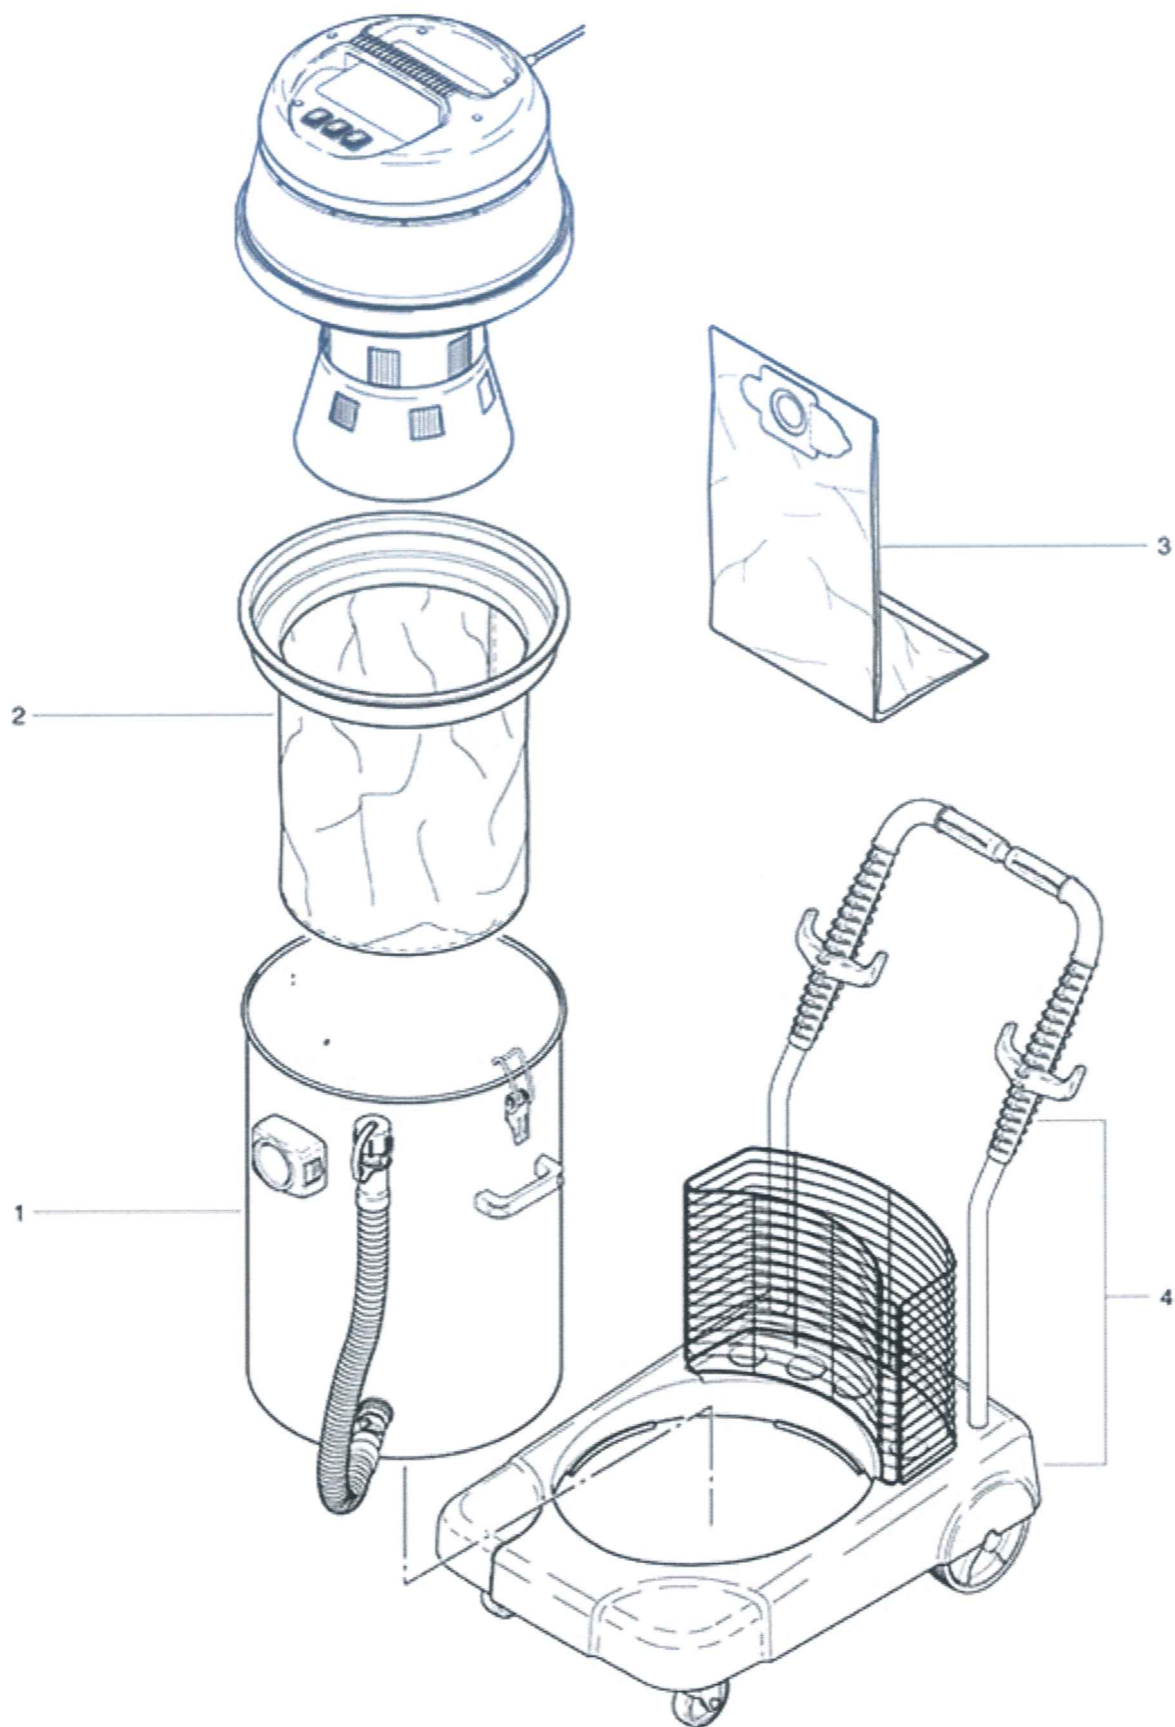

SW 60
Tank connection - Chassis

As at: 06/27/11 Time:14:19

SW 60

Tank connection - Chassis

As at: 06/27/11 Time:14:19

Pos.	Description	Reference
01	Tank connection compl.	011.800
02	Filtercloth	011.440
03	Packet of 10 dustbags	011.430
04	Châssis compl.	011.801