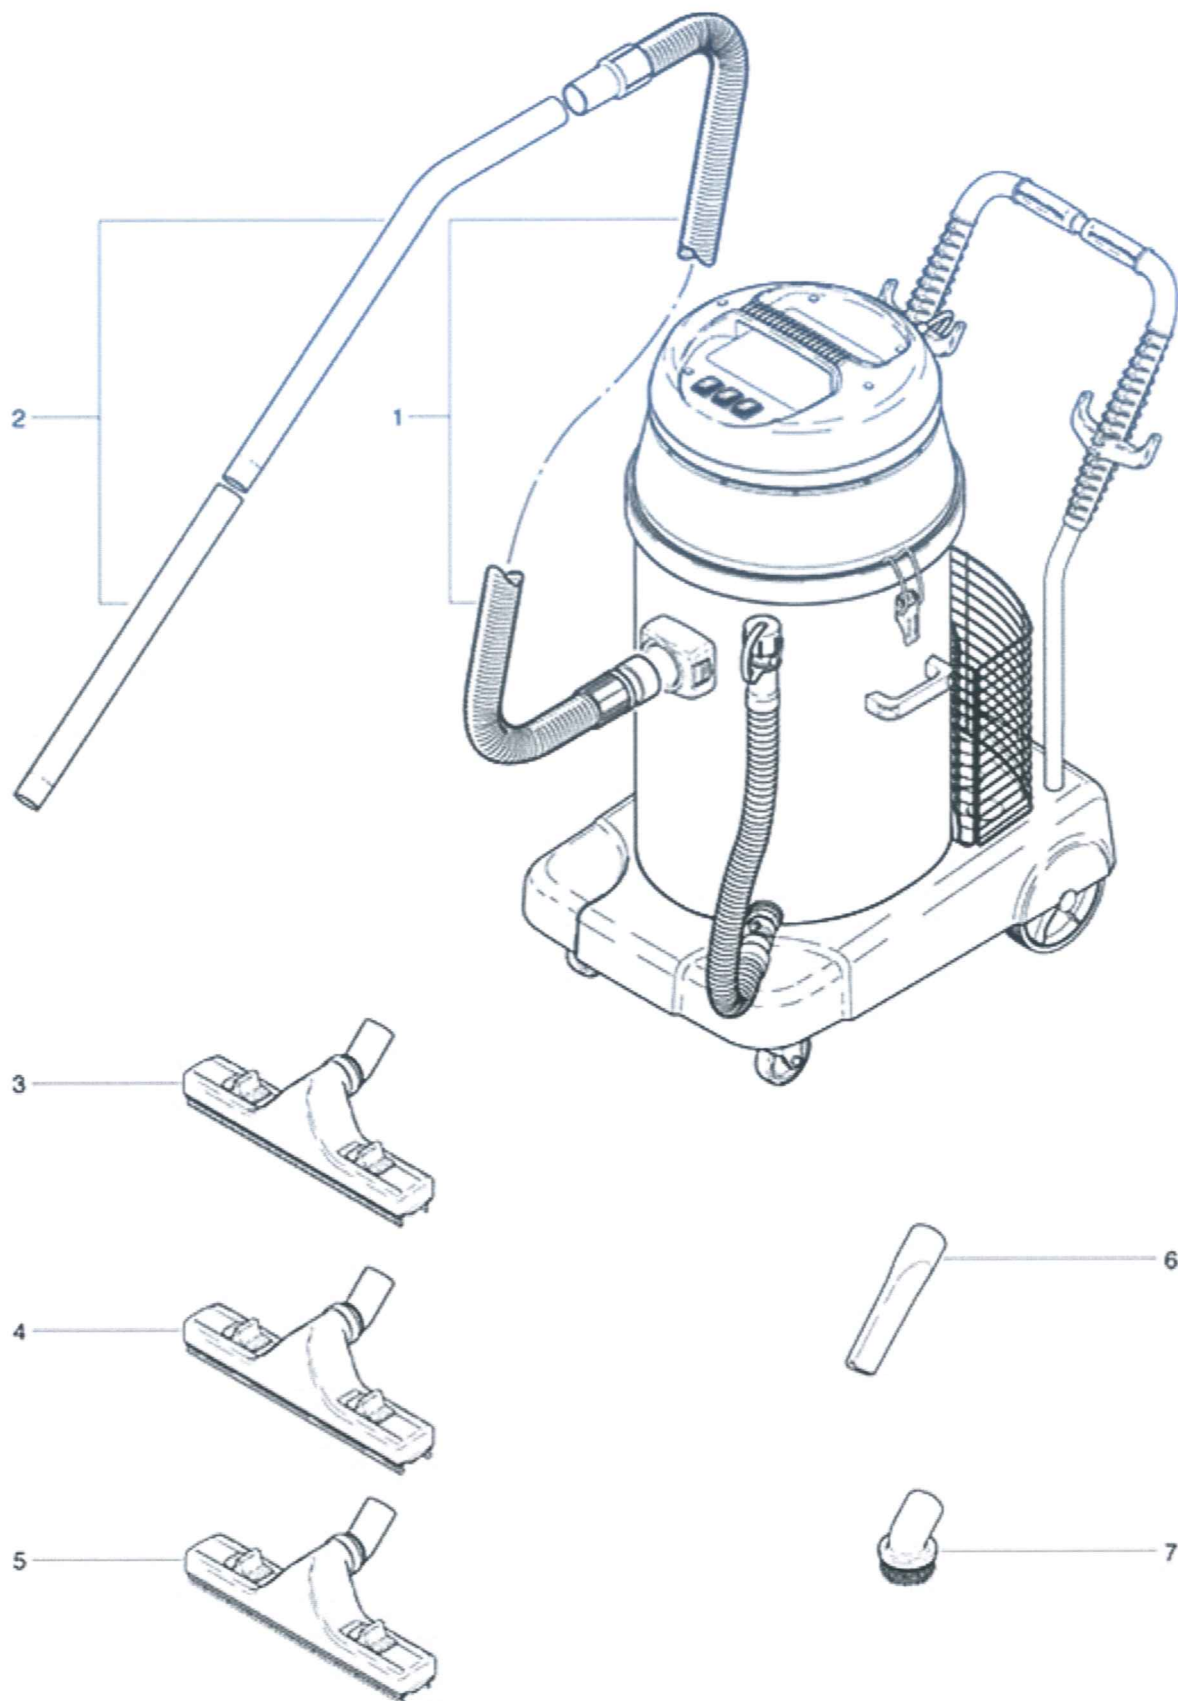

As at: 06/27/11 Time:14:19

Pos.	Description	Reference
01	Hood-motor complete SEV	011.802
02	Electrical connection SEV	656611711
03	Tumbler switch LED	P...240
04	Hood-motor compl. VDE	011.803
05	Electrical connection VDE	656611765
06	Vacuum motor compl.	011.117
07	Set of carbon brushes	P...870 KB
08	Filter	011.450

SW 60
Tank connection - Chassis

As at: 06/27/11 Time:14:19

SW 60

Tank connection - Chassis

As at: 06/27/11 Time:14:19

Pos.	Description	Reference
01	Tank connection compl.	011.800
02	Filtercloth	011.440
03	Packet of 10 dustbags	011.430
04	Châssis compl.	011.801

SW 60
Standard accessoires

As at: 06/27/11 Time:14:18

SW 60

Standard accessoires

As at: 06/27/11 Time:14:18

Pos.	Description	Reference
01	Suction hose complete	011.567
02	Chrome-plated steel pipe complete	011.002 A
03	Water suction nozzle compl. 37 cm	011.300
04	Hard soil nozzle complete 37 cm	011.700
05	Carpet nozzle complete 37 cm	011.600
06	Joint nozzle	011.006
07	Brush nozzle	011.004